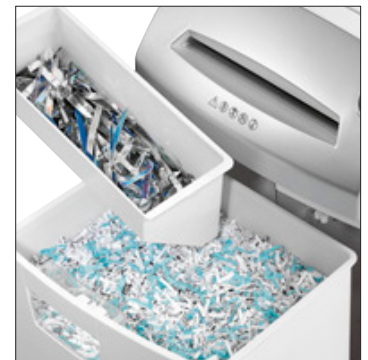

intimus 32 CC3

Deskside Paper Shredders

A Synthesis of Technology, Performance and Design

The **intimus** 32 CC3 Paper Shredder is a compact desktop crosscut unit that produces highly secure Level P-4 waste particles. Its small size and quiet operation make it the ideal choice for use in private offices, executive suites, small departments and small offices.

Like all **intimus** shredders the 32 CC3 is built from durable, precision engineered, high-performance components; is designed for a long trouble-free life; and is equipped with a wide range of ergonomic and convenience features.

In addition to paper the 32 CC3 also shreds credit cards, ID badges, & optical media (CDs/DVDs).

- Business office shredder with small footprint and attractive styling
- Low noise - Ideal for any office or department
- Intelligent controls with auto start/stop and illuminated indicators for bin full, door open and paper jam
- Auto Reverse for easy clearing of paper jams
- Dual feed openings for paper and other media
- Separate collection bins keep paper and other media segregated to aid in recycling
- Sealed dust-free durable wooden cabinet
- Mounted on casters for easy relocation

Dynamic Load Sensor and indicator to ensure paper is fed at the optimal rate

Intelligent controls with illuminated status indicators

Separate feed slots for credit cards, ID badges and optical media

Separate collection chambers keep paper and non-paper waste segregated