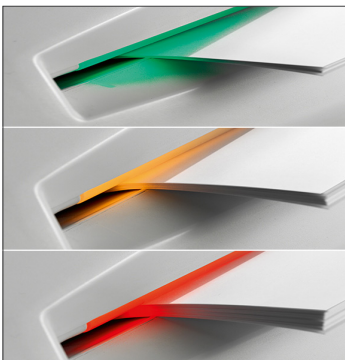

intimus 32 CC3

Deskside Paper Shredders

A Synthesis of Technology, Performance and Design

The **intimus** 32 CC3 Paper Shredder is a compact desktop crosscut unit that produces highly secure Level P-4 waste particles. Its small size and quiet operation make it the ideal choice for use in private offices, executive suites, small departments and small offices.

In addition to paper the 32 CC3 also shreds credit cards, ID badges, & optical media (CDs/DVDs).

- Business office shredder with small footprint and attractive styling
- Low noise - Ideal for any office or department
- Intelligent controls with auto start/stop and illuminated indicators for bin full, door open and paper jam
- Auto Reverse for easy clearing of paper jams
- Dual feed openings for paper and other media
- Separate collection bins keep paper and other media segregated to aid in recycling
- Sealed dust-free durable wooden cabinet
- Mounted on casters for easy relocation

Dynamic Load Sensor and indicator to ensure paper is fed at the optimal rate

Intelligent controls with illuminated status indicators

Separate feed slots for credit cards, ID badges and optical media

Separate collection chambers keep paper and non-paper waste segregated